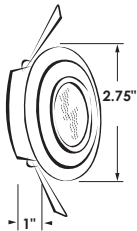

Decor™ Series Halogen Overhead Lights

Décor™ Flush Mount Overhead Halogen Light

Features:

- Flush mount in multiple finish options
- Glass bee's eye lens
- Intense light output
- Patent # 6,454,439

| PART NO. | FINISH | CUTOUT | LISTING | BULB NO. | WATTAGE | VOLTAGE | AMP DRAW |
|------------|----------------|--------|---------|--------------|---------|---------|----------|
| 81929-CH | Chrome | 2.125" | CSA | 819-BULB 12V | 10 | 12V | 0.83 |
| 81929-NI | Brushed Nickel | | | | | | |
| 81929-TF/F | Truffle | | | | | | |

Décor™ Premium Flush Mount Overhead Halogen Light

Features:

- Premium spring clip mounting
- Glass bee's eye lens
- Solid brass plated with multiple finish options

| PART NO. | FINISH | CUTOUT | LISTING | BULB NO. | WATTAGE | VOLTAGE | AMP DRAW |
|----------|----------------|--------|---------|---------------|---------|---------|----------|
| 81926-CH | Chrome | 2.5" | CSA | 819-BULBS 12V | 10 | 12V | 0.83 |
| 81926-BR | Brass | | | | | | |
| 81926-NI | Brushed Nickel | | | | | | |
| 81926-P | Black | | | | | | |