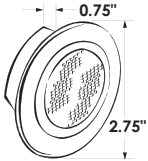

Decor™ Series Halogen Overhead Lights

Décor™ Flush Mount Overhead Halogen Light

Features:

- Flush mount in multiple finish options
- Glass bee's eye lens
- Intense light output
- Patent # 6,454,439

| PART NO. | FINISH | CUTOUT | LISTING | BULB NO. | WATTAGE | VOLTAGE | AMP DRAW |
|------------|----------------|--------|---------|--------------|---------|---------|----------|
| 81929-CH | Chrome | 2.125" | CSA | 819-BULB 12V | 10 | 12V | 0.83 |
| 81929-NI | Brushed Nickel | | | | | | |
| 81929-TF/F | Truffle | | | | | | |

Décor™ Premium Flush Mount Overhead Halogen Light

Features:

- Premium spring clip mounting
- Glass bee's eye lens
- Solid brass plated with multiple finish options

| PART NO. | FINISH | CUTOUT | LISTING | BULB NO. | WATTAGE | VOLTAGE | AMP DRAW |
|----------|----------------|--------|---------|---------------|---------|---------|----------|
| 81926-CH | Chrome | 2.5" | CSA | 819-BULBS 12V | 10 | 12V | 0.83 |
| 81926-BR | Brass | | | | | | |
| 81926-NI | Brushed Nickel | | | | | | |
| 81926-P | Black | | | | | | |