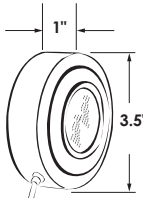

Decor™ Premium Surface Mount Overhead Halogen Light

Features:

- Solid brass design
- Modern finish to complement interior decor
- Intense light output and bee's eye lens
- Patent number 6,454,439

| PART NO. | FINISH | CUTOUT | LISTING | BULB NO. | WATTAGE | VOLTAGE | AMP DRAW |
|----------|----------------|--------|---------|---------------|---------|---------|----------|
| 81927-CH | Chrome | N/A | CSA | 819-BULBS 12V | 10 | 12V | 0.83 |
| 81927-NI | Brushed Nickel | | | | | | |

Decor™ Switched Overhead Halogen Light

Features:

- Solid brass design
- Easy installation
- Switched
- Intense light output with our bee's eye lens
- Patent number 6,454,439

| PART NO. | FINISH | CUTOUT | LISTING | BULB NO. | WATTAGE | VOLTAGE | AMP DRAW |
|----------|--------|--------|---------|---------------|---------|---------|----------|
| 81928-CH | Chrome | N/A | CSA | 819-BULBS 12V | 10 | 12V | 0.83 |