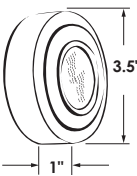

Features:

- Solid brass design
- Modern finish to complement interior decor
- Intense light output and bee's eye lens
- Patent number 6,454,439

PART NO.	FINISH	CUTOUT	LISTING	BULB NO.	WATTAGE	VOLTAGE	AMP DRAW
81927-CH	Chrome	N/A	CSA	819-BULBS 12V	10	12V	0.83
81927-NI	Brushed Nickel